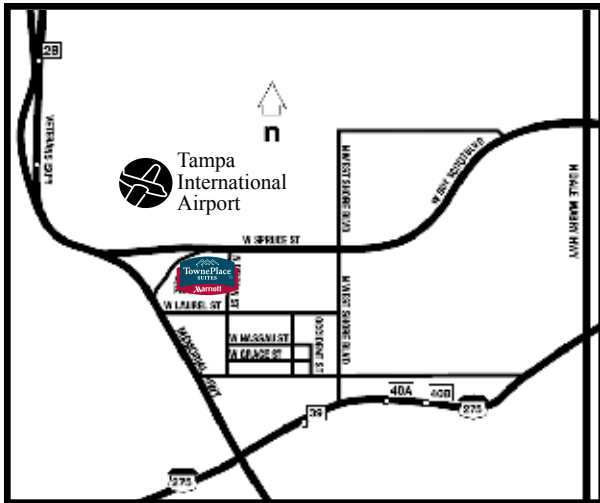

TOWNEPLACE SUITES

by Marriott®

Tampa Westshore / Airport

5302 Avion Park Drive | Tampa, Florida 33607 | P. 813.282.1081 | F. 813.282.1089

ALWAYS

something to do

Situated in the heart of Tampa's Westshore Business District and directly across from Tampa International Airport, the TownePlace Suites by Marriott is conveniently located to some of the areas most desirable business, shopping, dining and entertainment venues including:

- Tampa International Airport (0.5 mi)
- International Plaza and Bay Street (0.5 mi)
- George M. Steinbrenner Field - New York Yankees (1 mi)
- Raymond James Stadium - Tampa Bay Buccaneers (1 mi)
- Tampa Convention Center (5 mi)

DIRECTIONS From Tampa International Airport (TPA): Follow signs to Spruce St exit. Merge onto W. Spruce St (.75 miles). Make right onto N. O'Brien Street (.2 miles). Turn right onto Avion Park Dr and hotel is located on the left. **From I-4:** Head west to I-275 S. Take I-275 to Westshore Blvd. Make a right on Westshore Blvd and follow to Spruce Street. Turn left on Spruce St. Turn left on O'Brien and turn right at Avion Park Dr. The hotel is located on the left.