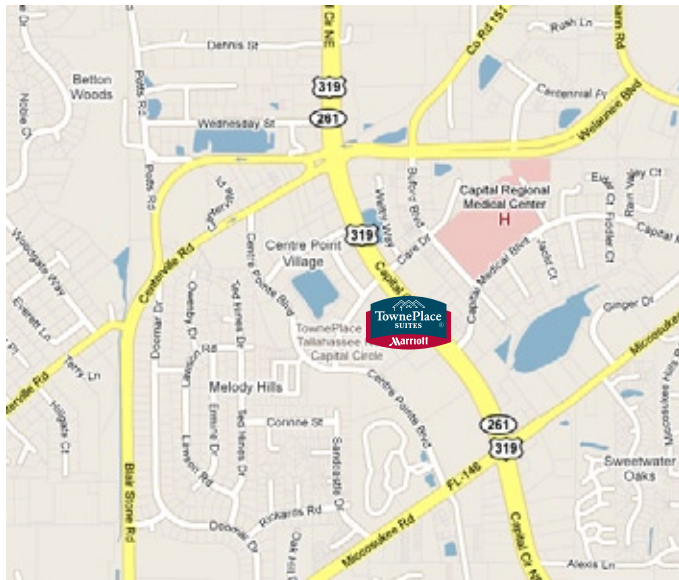

ALWAYS

something to do

TownePlace Suites by Marriott Tallahassee North is conveniently located off I-10 and Capital Circle, just minutes from the State Capitol Building, Governor's Mansion, MaClay State Gardens, Florida State University and Florida A&M University. Our townhouse community of 95 suites provides highly desired amenities such as spacious suites, fully-equipped kitchens, in-room Home Office™ Suite with two telephone lines and free WiFi internet access. There is an on-site guest laundry, exercise room and seasonal outdoor pool.

HOTEL FEATURES & AMENITIES

- "Breakfast On The Go," offered daily
- In-a-Pinch Market®, snacks and beverages available 24 hours a day
- 24-hour business center featuring computers and printer
- 24-hour fitness center
- Outdoor pool
- Complimentary weekday USA Today®
- Same day dry cleaning services available (Mon - Fri)
- Guest laundry
- Complimentary grocery delivery
- Pet friendly (fee applies)
- Marriott Rewards®

GUEST SUITE ACCOMMODATIONS

- 95 beautifully appointed guest suites, featuring studio, one and two bedroom
- Separate living, working, eating and sleeping areas
- Luxury bedding including plush mattresses, fluffier pillows, crisp linens and custom comforters
- Fully-equipped kitchens
- Complimentary high-speed Wi-Fi Internet access
- In-room Home Office™ Suite
- Television with premium cable including HBO, CNN and ESPN
- Two phones with voicemail and data ports
- AM/FM clock radio
- In-room hair dryer, iron and ironing board

ATTRACTIONS & LANDMARKS

- Capitol Complex
- Commonwealth Center
- Florida A&M University
- Florida State University
- Goodwood Museum and Gardens
- Governor's Mansion
- Innovation Park
- Leon County Civic Center
- MaClay State Gardens
- Museum of Florida History
- Tallahassee Museum of History and Natural Sciences

DIRECTIONS From Tallahassee Regional Airport (TLH): Turn right onto Capital Circle. Follow Capital Circle for approximately 15 miles. The hotel will be located on the left, just past Capital Regional Medical Center.

TownePlace Suites by Marriott® - Tallahassee North
1876 Capital Circle NE
Tallahassee, FL 32308
P. 850.219.0122 | F. 850.219.0133
www.townplacesuitestallahassee.com