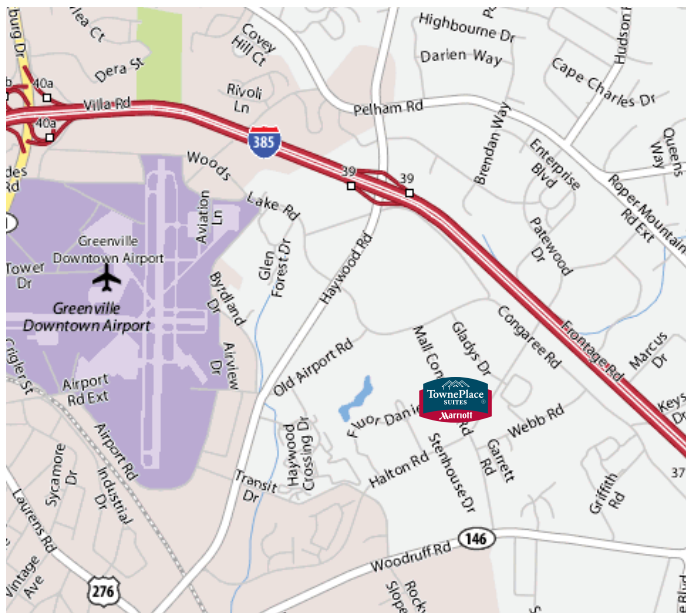

ALWAYS

something to do

Come experience the TownePlace Suites by Marriott Greenville for your long term stay. Conveniently located near the Haywood Mall and other desirable shopping, dining and entertainment venues in the area. Our hotel is a short drive to downtown, the Bi-Lo Center and the Peace Center for Performing Arts. While in town, catch a Greenville Drive baseball game, visit the Greenville Zoo, or enjoy one of the area's finest golf courses. TownePlace Suites by Marriott Greenville offers the flexibility and economical advantage you look for when choosing a hotel for your travel needs!

Welcome to Real Living.

HOTEL FEATURES & AMENITIES

- "Breakfast On The Go®," offered daily
- In-a-Pinch Market®, enjoy a snack or beverage 24 hours a day
- 24-hour business center featuring computer and printer
- 24-hour fitness center
- Outdoor pool
- Complimentary weekday USA Today®
- Same day dry cleaning services available (Monday - Friday)
- On-site guest laundry
- Pet friendly (fee applies)
- Marriott Rewards®

TownePlace Suites by Marriott® Greenville Haywood Mall
75 Mall Connector Road
Greenville, SC 29607
P. 864.675.1670 | F. 864.675.1671
www.townplacesuitesgreenville.com