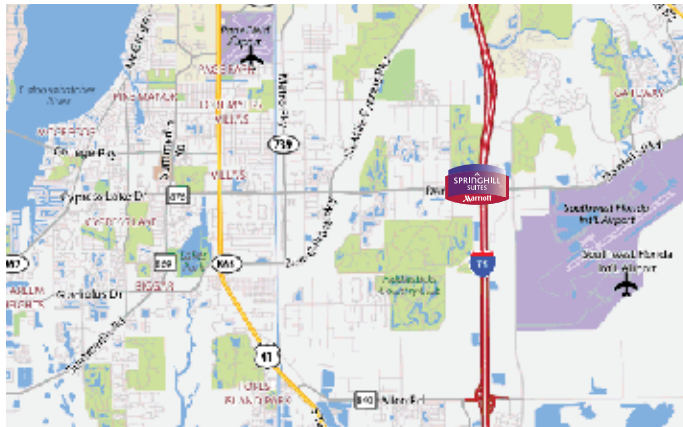

SPRINGHILL SUITES

by Marriott®
Fort Myers Airport

9501 Market Place Road | Fort Myers, FL 33912 | P. 239.561.1803 | F. 239.561.1892

ALWAYS

something to do

SpringHill Suites by Marriott Fort Myers is centrally located off of I-75 and Daniels Road. We are conveniently located near many of the area's most desirable attractions and business parks, including: Southwest Florida International Airport, Gulf Coast Regional Medical Center, Florida Gulf Coast University and Gulf Coast Town Center. While in town, catch a spring training game at Lee County Sports Complex, home of the Minnesota Twins or at the JetBlue Park, home of the Boston Red Sox. SpringHill Suites is the perfect combination of both convenience and affordable pricing for both business and leisure travel.

DIRECTIONS From Southwest Florida International Airport (RSW): Turn right onto Treeline Rd and proceed to Daniels Rd. Turn left and follow Daniels Rd to Danport Blvd. Turn right and continue to Market Place Road. Turn right and the hotel will be on the left.