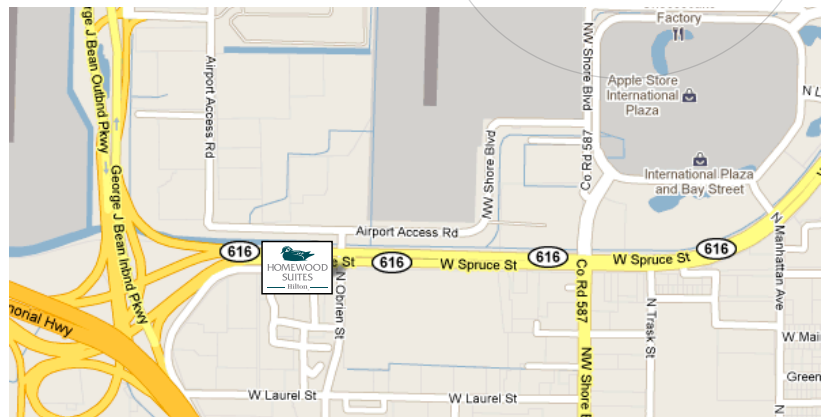

Homewood Suites by Hilton® Tampa Airport - Westshore

5325 Avion Park Drive

Tampa, Florida 33607

P. 813.282.1950 | F. 813.282.1960

www.tampaairportwestshore.homewoodsuites.com

**HOMWOOD
SUITES**
— Hilton —