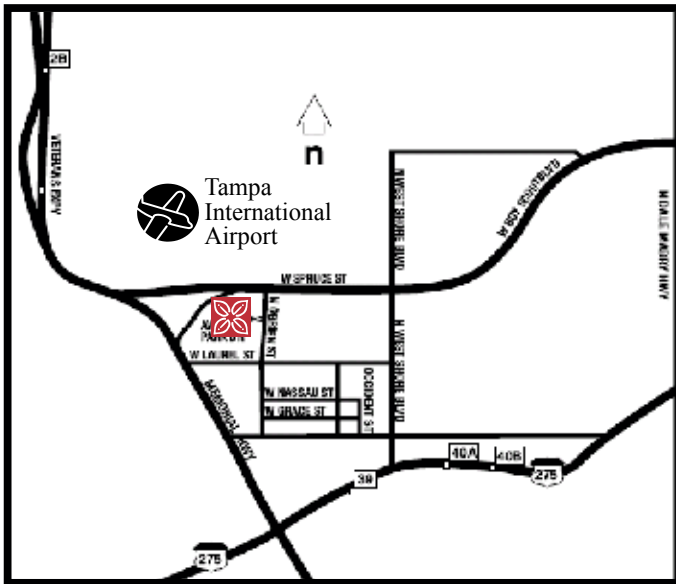

ALWAYS

something to do

Situated in the heart of Tampa's Westshore Business District and directly across from the Tampa International Airport, the Hilton Garden Inn Tampa Airport Westshore is conveniently located to the most desirable businesses, shopping, dining and entertainment venues, including:

- Tampa International Airport (0.5 mi)
- International Plaza and Bay Street (0.5 mi)
- George M. Steinbrenner Field - New York Yankees (3 mi)
- Raymond James Stadium - Tampa Bay Buccaneers (3 mi)
- Tampa Convention Center (6 mi)

HOTEL FEATURES & AMENITIES

- Centrally located to shopping, dining and entertainment
- Across from Tampa International Airport
- Complimentary shuttle offering airport transportation
- Complimentary Wi-Fi Internet access in lobby and guest rooms
- 24-hour business center with remote print capabilities
- Fitness center & Stay-Fit Kit™ (available at the Front Desk)
- Outdoor pool and whirlpool
- Same day laundry and dry cleaning services (Mon - Fri)
- Guest laundry
- Complimentary USA TODAY® delivered to your room (Mon - Fri)
- Hilton HHonors® Rewards Program

GUEST ROOM ACCOMMODATIONS

- 171 guest rooms, including king and double queen rooms and suites
- In-room hospitality center featuring refrigerator, microwave and coffee maker
- Neutrogena® bath products
- Large work desk with the ergonomic Mirra® desk chair by Herman Miller
- Print-on-Demand (print directly from your room to the business center)
- Two dual-line phones with voicemail and data ports
- 32" LCD Flat Panel HDTVs with premium cable (HBO, CNN and ESPN)
- MP3 with iPod connectivity
- In-room hair dryer, iron and ironing board
- In-room safe

DINING

- Polished casual dining in **Coast** featuring Tampa's Bay Cuisine
  - Hot breakfast buffet with omelette station served daily
  - Lunch served Monday through Friday
  - Dinner served daily
- Reel Bar opens at 5 PM daily
- Evening room service 5 PM to 10 PM daily
- Pavilion Pantry®, 24-hour food, snacks and refreshments

MEETING CAPACITIES

- 6 Meeting/Conference rooms with 2350 square feet of flexible space
- Executive boardroom for 12 people with state-of-the-art technology
- Grand Ballroom accommodates up to 120 people
- On-site audiovisual available
- Day meeting packages with all inclusive pricing available

DIRECTIONS From Tampa International Airport (TPA): Follow exit signs to Spruce St exit. Merge onto W. Spruce St (.75 miles). Make right onto N. O'Brien St (.2 miles). Turn right onto Avion Park Dr and hotel is located on the right. **From I-4:** Head West to I-275 South. Take I-275 to Westshore Blvd. Make a right on Westshore Blvd and follow to Spruce Street. Turn left on Spruce Street. Turn left on O'Brien and the hotel is located on the left.

Hilton Garden Inn® Tampa Airport Westshore
5312 Avion Park Drive
Tampa, FL 33607
P. 813.289.2700 | F. 813.289.2722
www.tampaairportwestshore.hgi.com