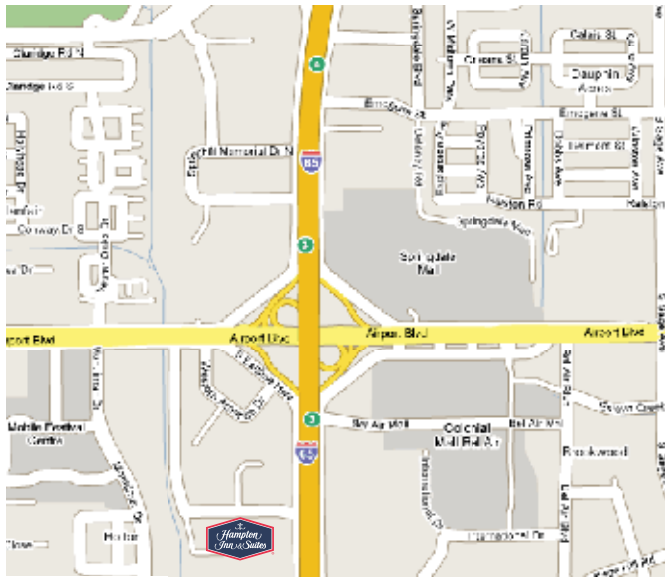

ALWAYS

something to do

Welcome to Hampton Inn & Suites, Mobile I-65 @ Airport Boulevard! Our hotel is conveniently located in the heart of the city, just off of I-65 and Airport Blvd. As a city with 300 year-old roots, Mobile offers a rich history and culture that our guests enjoy exploring, including: fascinating museums, beautiful historical homes, fun outdoor activities, white sandy beaches, fresh seafood and 21 spectacular golf courses. Mobile is a great place to explore, complete with historical homes situated throughout beautiful live oak lined streets.

HOTEL FEATURES & AMENITIES

- Complimentary On the House® hot breakfast daily
- Complimentary On the Run Breakfast Bags™ (Mon - Fri)
- Suite Shop®, enjoy a snack or beverage 24 hours a day
- 24-hour fitness center
- 24-hour business center with computer and printer
- Outdoor pool and whirlpool
- Same day laundry valet and dry cleaning (Mon - Fri)
- Complimentary Wi-Fi Internet access
- Complimentary weekday USA Today®
- 24-hour coffee in lobby
- Hilton HHonors®
- 100% Hampton Guarantee™

GUEST ROOM ACCOMMODATIONS

- 101 guest rooms featuring 32 king studio suites
- Cloud Nine, including softer linens, thicker mattresses, plush blanket and duvet, and choice of feather or foam pillows
- Mini-refrigerator and microwave in every room
- Large work desk with no-glare lighting and ergonomic chair
- Lap desk in every room for additional convenience
- Two telephones with data ports and voice mail
- Flat screen HDTVs with premium stations including HBO, CNN and ESPN
- Complimentary in-room coffee and tea
- In-room hairdryer, iron and ironing board

MEETING CAPACITIES

- 2 Meeting Rooms - 1150 total square feet

ATTRACTIONS & LANDMARKS

- Bellingrath Gardens
- Bragg Mitchell Mansion
- City of Mobile Museum
- Dauphin Island
- Exploreum Museum of the South
- Fort Conde
- Mobile Greyhound Park
- Mobile BayBears Baseball at Hank Aaron Stadium
- Oakleigh Period House Museum
- Port of Mobile
- USS Alabama Battleship Park

DIRECTIONS From Mobile Regional Airport (MOB): Turn left (east) onto Airport Blvd approximately 7 miles. Before reaching I-65, turn right onto I-65 South Service Road. Follow one half mile and hotel is on the right.

Hampton Inn & Suites® Mobile I-65 @ Airport Blvd
1028 West I-65 Service Road South
Mobile, AL 36609
P. 251.343.4007 | F. 251.343.4050
www.mobilesuites.hamptoninn.com