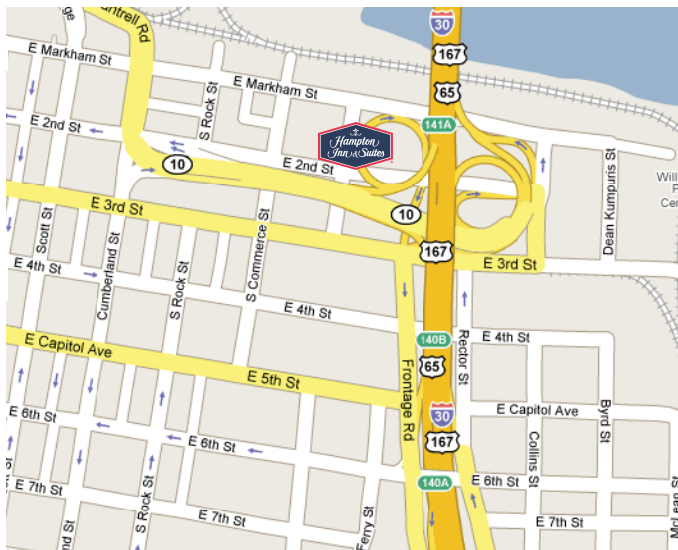

HOTEL FEATURES & AMENITIES

- Complimentary On the House® hot breakfast daily
- Lobby bar featuring beer and wine
- Complimentary On the Run Breakfast Bags™ (Mon - Fri)
- Suite Shop®, enjoy a snack or beverage 24 hours a day
- On-site fitness center (open 6 am - 12 am)
- 24-hour business center with computer and printer
- Outdoor pool, courtyard and fire pit
- Same day laundry valet and dry cleaning (Mon - Fri)
- Complimentary Wi-Fi Internet access
- Complimentary weekday USA Today®
- 24-hour coffee in lobby
- Hilton HHonors®
- 100% Hampton Guarantee™