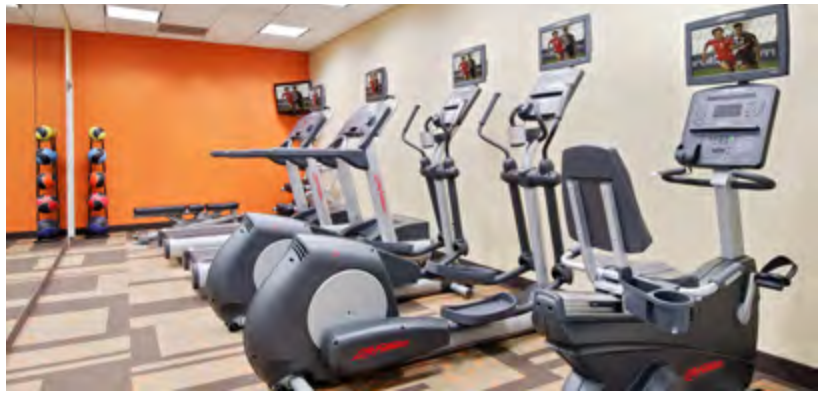

HOTEL FEATURES & AMENITIES

- Courtyard Cafe® open for breakfast 7 days a week
- Courtyard Lounge featuring full liquor, beer and wine
- The Market®, enjoy a snack or beverage 24 hours a day
- Room service available daily (11 am - 10 pm)
- Business library offering individual workstations with Wi-Fi Internet access, power outlets and printer
- 24-hour fitness center
- 24-hour business center with computers and printer
- Indoor heated pool and whirlpool
- Outdoor courtyard and fire pit
- Complimentary weekday USA Today®
- Same day laundry valet and dry cleaning (Mon - Fri)
- Guest laundry
- Marriott Rewards®

GUESTROOM ACCOMMODATIONS

- 120 guest rooms
- Luxury bedding - crisp linens, thicker mattresses and custom comforters
- Large work desk with no-glare lighting and ergonomic chair
- Complimentary in-room wired and wireless high-speed Internet access
- Two telephones with data ports and voice mail
- 32" LCD flat panel HDTVs with premium cable including HBO, CNN and ESPN
- Complimentary in-room coffee and tea
- In-room hair dryer, iron and ironing board

MEETING CAPACITIES

- 3 Meeting Rooms - 1300 total sq ft of meeting space
- On-site audiovisual available
- Catering available

ATTRACTIONS & LANDMARKS

- Arkansas Museum of Discovery
- Central High National Historic Site
- Clinton Presidential Center
- Governor's Mansion
- Little Rock Zoo
- MacArthur Museum of Arkansas Military History
- Nature Center
- River Market
- Robinson Center
- State Capitol
- State House Convention Center
- Verizon Arena