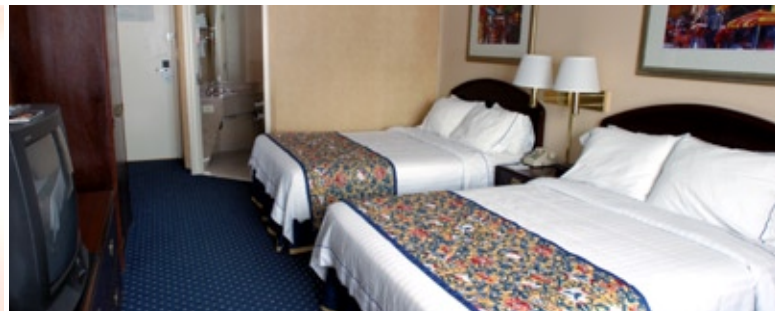

# ALWAYS

something to do

The Courtyard by Marriott Athens, Georgia is located in the heart of Downtown Athens, just blocks from University of Georgia. Nearby you will find the Classic Center, Georgia Museum of Art, State Botanical Gardens, UGA Performing Arts Center and the Tree That Owns Itself. As one of the closest hotels to the University of Georgia campus, our hotel is ideal for UGA football fans or parents of students to visit the pristine campus. Our hotel is also surrounded by over 50 local eateries and a world famous music and nightlife scene.

## GUEST ROOM ACCOMMODATIONS

- 104 guest rooms, including 1 suite
- Luxury bedding - Crisp linens, thicker mattresses, custom comforters and fluffier pillows
- Large work desk with no-glare lighting and ergonomic chair
- Two telephones with data ports and voice mail
- TV with premium cable including HBO, CNN and ESPN
- Complimentary in-room coffee and tea
- Complimentary weekday USA Today®