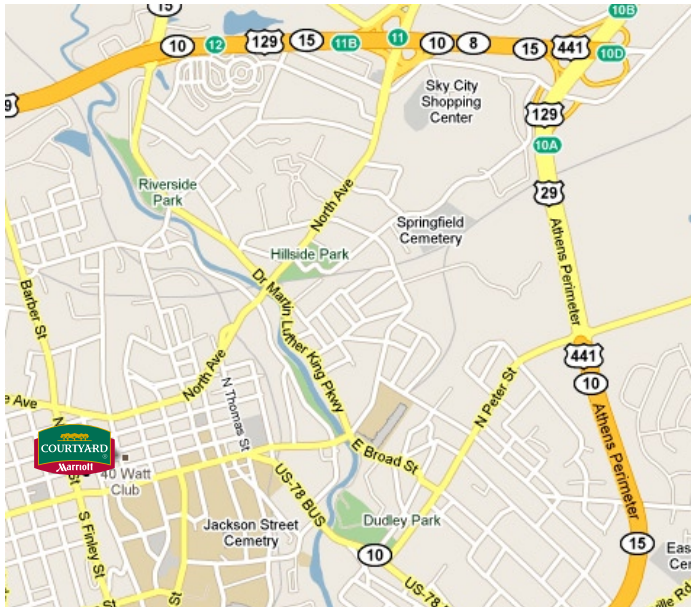

ALWAYS

something to do

The Courtyard by Marriott Athens, Georgia is located in the heart of Downtown Athens, just blocks from University of Georgia. Nearby you will find the Classic Center, Georgia Museum of Art, State Botanical Gardens, UGA Performing Arts Center and the Tree That Owns Itself. As one of the closest hotels to the University of Georgia campus, our hotel is ideal for UGA football fans or parents of students to visit the pristine campus. Our hotel is also surrounded by over 50 local eateries and a world famous music and nightlife scene.

HOTEL FEATURES & AMENITIES

- Courtyard Cafe® open for breakfast 7 days a week
- The Market®, 24-hour food, snacks and refreshments
- 24-hour business center with computer and printer
- 24-hour fitness center
- Outdoor pool
- Guest laundry
- Same day laundry valet and dry cleaning
- Free Wi-Fi Internet access
- Marriott Rewards®

GUEST ROOM ACCOMMODATIONS

- 104 guest rooms, including 1 suite
- Luxury bedding - Crisp linens, thicker mattresses, custom comforters and fluffier pillows
- Large work desk with no-glare lighting and ergonomic chair
- Two telephones with data ports and voice mail
- TV with premium cable including HBO, CNN and ESPN
- Complimentary in-room coffee and tea
- Complimentary weekday USA Today®

MEETING CAPACITIES

- 2 Meeting Rooms (860 total square feet)

ATTRACTIONS & LANDMARKS

- Butts-Mehre Sports Museum
- Double Barrel Cannon
- Sandy Creek Nature Center
- The Classic Center
- The Georgia Museum of Art
- The State Botanical Gardens
- Tree That Owns Itself
- University of Georgia
- US Navy Supply Corps School
- UGA Performing Arts Center

DIRECTIONS: Take I-85 N to exit 106, Hwy 316 E. Follow 316 all the way to Athens. As you approach Athens, pass the exit for Outer Loop 10 on your right. Go over the following bridge and exit right onto Inner Loop 10. Follow Loop 10 to the Prince Ave exit. Make a left off of the exit onto Prince Ave. Follow Prince Ave to Pulaski St. and make a right. Pulaski St will dead end at Broad St. Turn right onto Broad St. Travel 2 blocks and make a right onto Finley St (flashing yellow caution light). The hotel is on the right.

Courtyard by Marriott® - Athens Downtown
166 North Finley Street
Athens, Georgia 30601
P. 706.369.7000 | F. 706.548.4224
www.courtyardathens.com